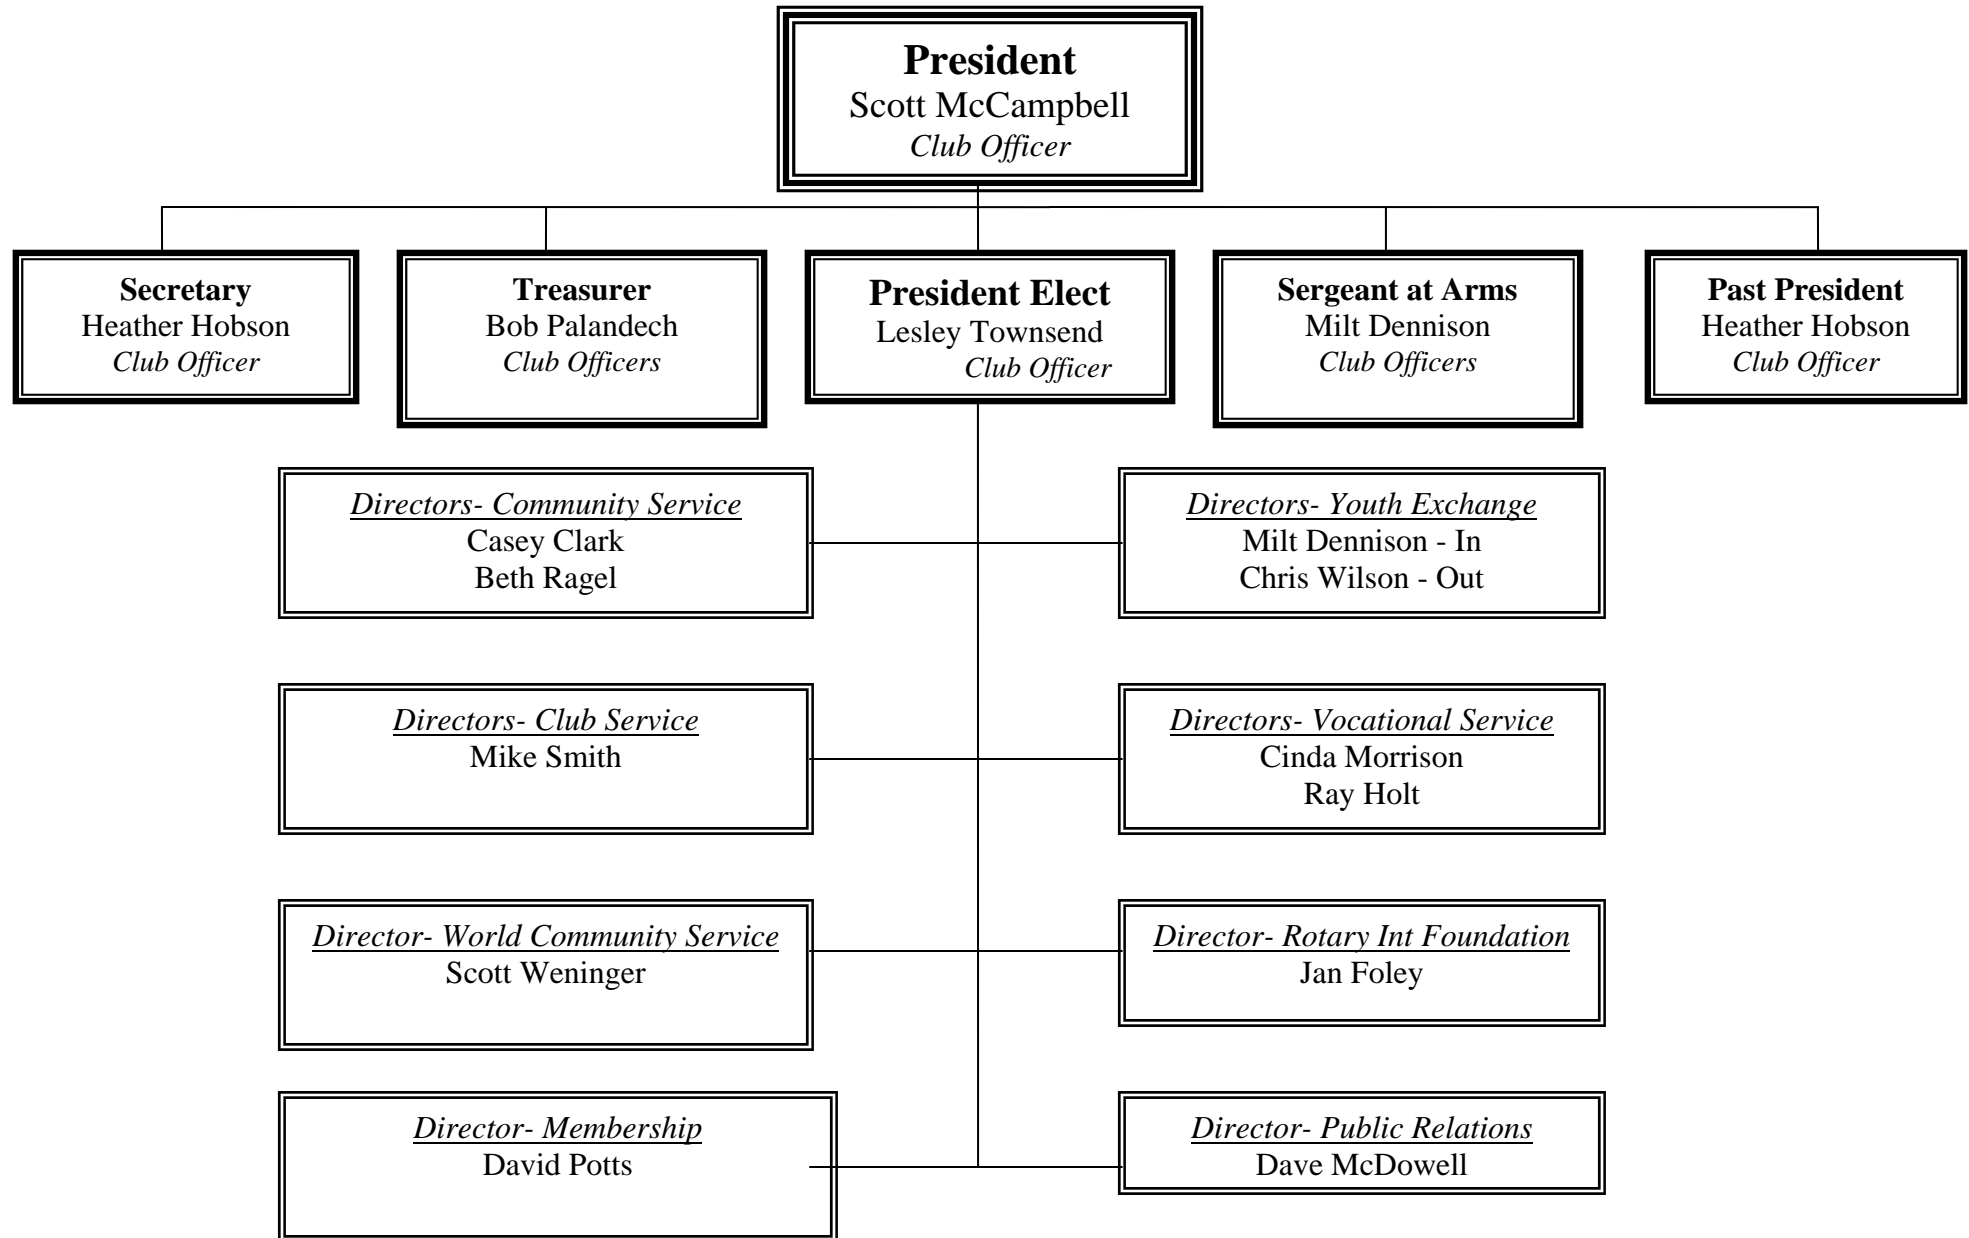

ROTARY CLUB OF MILWAUKIE

2010-2011

September 14, 2010